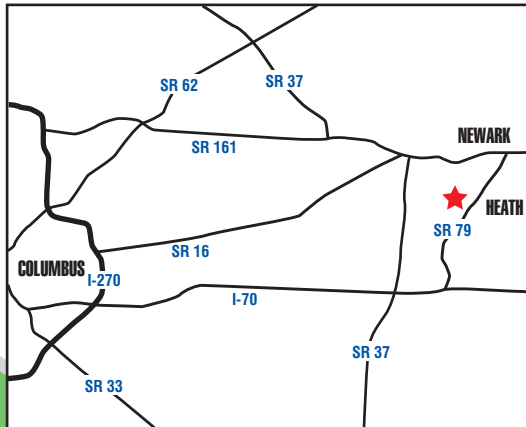

Truck Deliveries

Directions

From I-70 and points east, west, and south:
Use exit no. 129 off of I-70, follow SR 79 North to Heath. Turn left at the light to Kaiser Drive. Go about 3/4 mile. Turn right and follow James Parkway for the South Entry to the Aerospace Center.

From SR 16 and points north, west and east:
Exit SR 16 to SR 79 South through Heath. After you pass the Indian Mound Mall area, turn right onto Kaiser Drive. Go about 3/4 mile. Turn right and follow James Parkway for the South Entry to the Aerospace Center.

On Campus Directions

BOEING DOCK

Follow the South Entry to the warehouse building. Take the first right turn and the next left turn to the dock area.

BIONETICS DOCK

Follow the South Entry to the warehouse building. The dock is just past the fenced-in yard on the right.

DELIVERIES	
BOEING	→
BIONETICS	↑
GOODRICH	↑
AFMETCAL	↑
PORT AUTHORITY	→

KEY	
	Visitor parking
	Open parking
	Motorcycle/bicycle parking
	Walking path
	Railroad tracks
	Directions