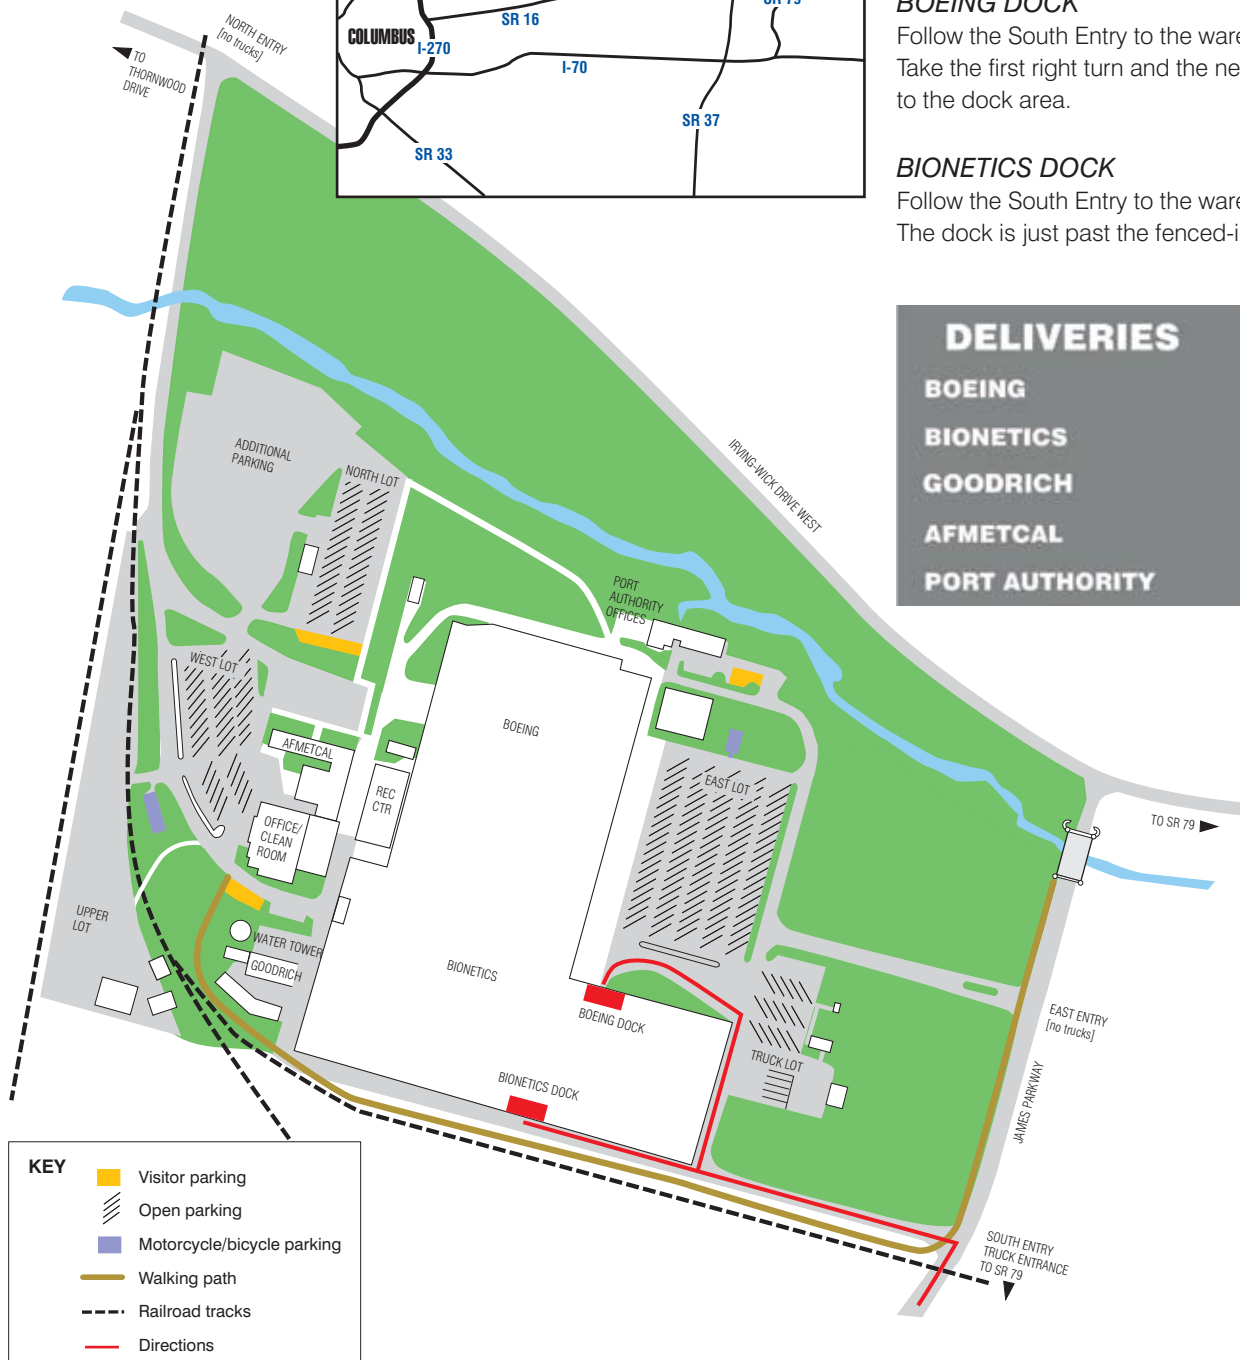

Truck Deliveries

Directions

From I-70 and points east, west, and south:
Use exit no. 129 off of I-70, follow SR 79 North to Heath. Turn left at the light to Kaiser Drive. Go about 3/4 mile. Turn right and follow James Parkway for the South Entry to the Aerospace Center.

From SR 16 and points north, west and east:
Exit SR 16 to SR 79 South through Heath. After you pass the Indian Mound Mall area, turn right onto Kaiser Drive. Go about 3/4 mile. Turn right and follow James Parkway for the South Entry to the Aerospace Center.

On Campus Directions

BOEING DOCK

Follow the South Entry to the warehouse building. Take the first right turn and the next left turn to the dock area.

BIONETICS DOCK

Follow the South Entry to the warehouse building. The dock is just past the fenced-in yard on the right.

DELIVERIES	
BOEING	→
BIONETICS	↑
GOODRICH	↑
AFMETCAL	↑
PORT AUTHORITY	→

KEY	
	Visitor parking
	Open parking
	Motorcycle/bicycle parking
	Walking path
	Railroad tracks
	Directions