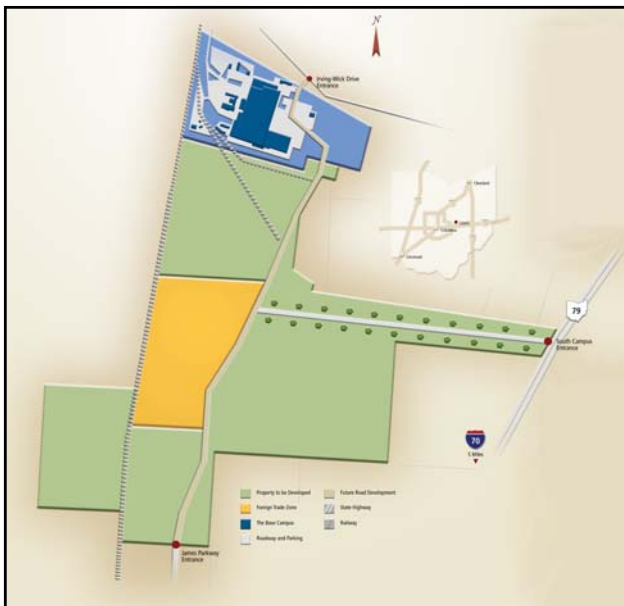

DIRECTIONS

DIRECTIONS TO THE SOUTH CAMPUS OF THE COATC

From I-70 and points East, West, and South:

Use exit No. 129 off of I-70, follow SR 79 North to Heath. Turn left at the light for Kaiser Drive.

From St. Rt. 16 and points North, West, and East:

Exit St. Rt. 16 to SR 79 South through Heath. After mall area, turn right onto Kaiser Drive.

Look for
our new
sign!

Map of entire 350-acre COATC Campus

Heath-Newark-Licking County Port Authority. Revised 12/2005.

ON-SITE DIRECTIONS

South Campus/St. Rt. 79 Entrance

The main access point to the South Campus is via Kaiser Drive, a tree-lined entryway completed in 2005.

FUTURE:

These entrances will be available in the future upon completion of future phases of roadway improvements.

*Irving-Wick Entrance—The Base
Campus entryway*

*James Parkway Entrance—The Mid Ohio
Industrial Park entryway*